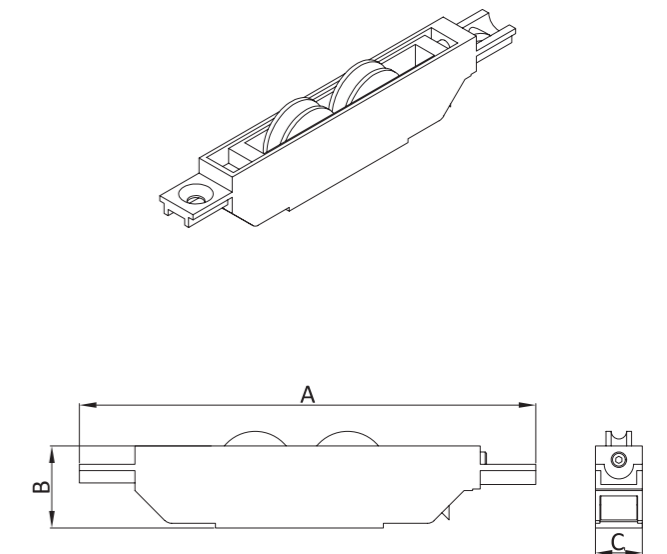

Packaging Type

Weight
16 KG

In The Package
200 PCS.

Packaging Type

Weight
16 KG

In The Package
200 PCS.

Packaging Type

Weight
17 KG

In The Package
100 PCS.

Packaging Type

Weight
23 KG

In The Package
100 PCS.