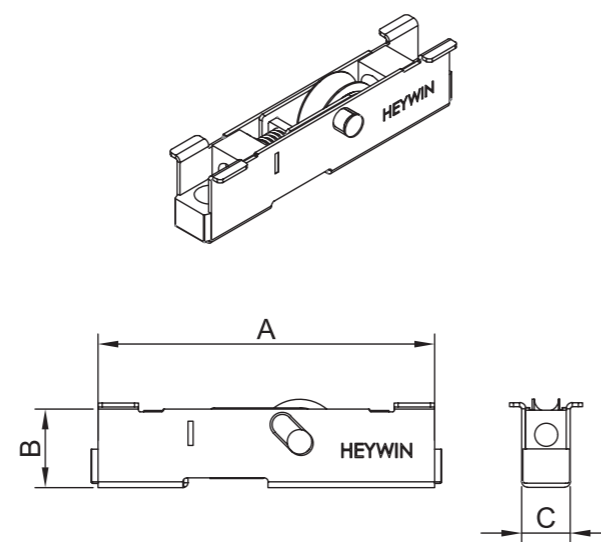

H.STS.10
Sliding Wheel Single Metal

H.STS.10			
A	B	C	
83 mm	19,5 mm	12,20 mm	ø 21

Commodity / Sheet Metal - Metal Wheel

H.STS.15
Sliding Wheel Single Polyamide

H.STS.15			
A	B	C	
83 mm	19,5 mm	12,20 mm	ø 21

Commodity / Sheet Metal - Polyamide Wheel

H.STS.10 T
Sliding Wheel Single Metal

H.STS.10 T			
A	B	C	
83 mm	19,5 mm	12,20 mm	ø 21

Commodity / Sheet Metal - Metal Wheel

H.STS.15 T
Sliding Wheel Single Polyamide

H.STS.15 T			
A	B	C	
83 mm	19,5 mm	12,20 mm	ø 21

Commodity / Sheet Metal - Polyamide Wheel

Packaging Type

Weight
14 KG

In The Package
240 PCS.

Packaging Type

Weight
14 KG

In The Package
240 PCS.

Packaging Type

Weight
14 KG

In The Package
240 PCS.

Packaging Type

Weight
14 KG

In The Package
240 PCS.