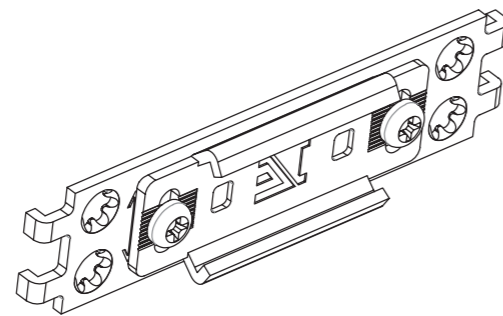

Packaging Type

Weight
21 KG

In The Package
250 PCS.