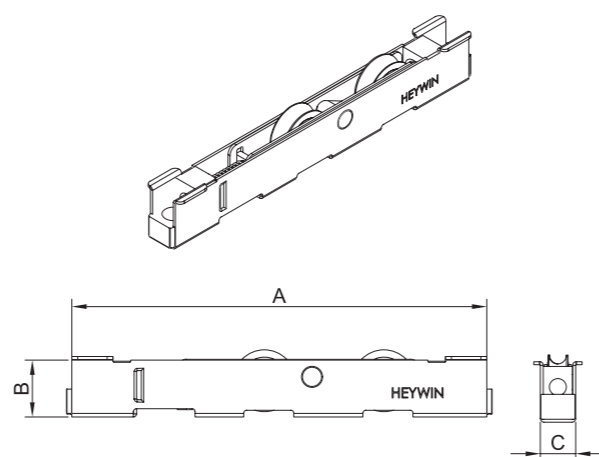

Packaging Type

Weight
21 KG

In The Package
200 PCS.

Packaging Type

Weight
21 KG

In The Package
200 PCS.

Packaging Type

Weight
21 KG

In The Package
200 PCS.

Packaging Type

Weight
21 KG

In The Package
200 PCS.