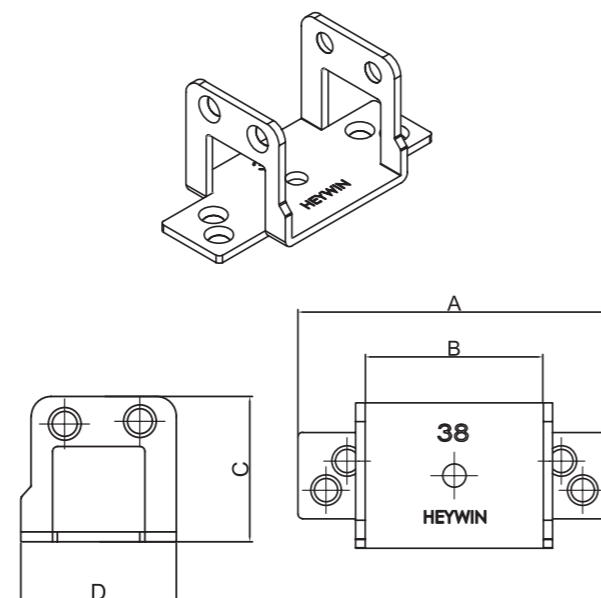

Packaging Type

Weight
20 KG

In The Package
500 PCS.

Packaging Type

Weight
20 KG

In The Package
500 PCS.

Packaging Type

Weight
18 KG

In The Package
400 PCS.

Color Types

White
9016

Packaging Type

Weight
18 KG

In The Package
400 PCS.

Color Types

White
9016