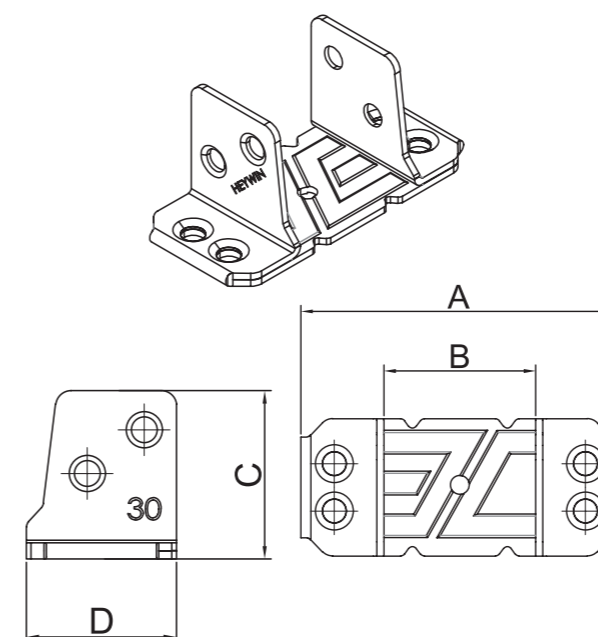

Packaging Type

Weight
20 KG

In The Package
500 PCS.

Packaging Type

Weight
20 KG

In The Package
500 PCS.

Packaging Type

Weight
18 KG

In The Package
400 PCS.

Color Types

White
9016

Packaging Type

Weight
18 KG

In The Package
400 PCS.

Color Types

White
9016