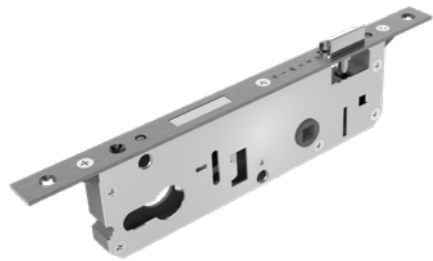

H.KKP.25.100
Cylinder Door Locks 25x85

H.KKP.25.100			
A	B	C	D
240 mm	16 mm	25 mm	85 mm

Commodity / Zinc - Plastic Body

H.KKP.28.100
Cylinder Door Locks 28x85

H.KKP.28.100			
A	B	C	D
240 mm	16 mm	28 mm	85 mm

Commodity / Zinc - Plastic Body

H.KKP.35.100
Cylinder Door Locks 35x85

H.KKP.35.100			
A	B	C	D
240 mm	16 mm	35 mm	85 mm

Commodity / Zinc - Plastic Body