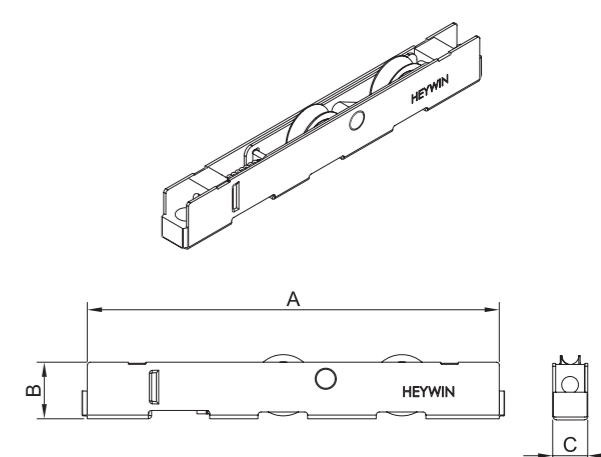

Packaging Type

Weight
21 KG

In The Package
200 PCS.

Packaging Type

Weight
21 KG

In The Package
200 PCS.

Packaging Type

Weight
21 KG

In The Package
200 PCS.

Packaging Type

Weight
21 KG

In The Package
200 PCS.