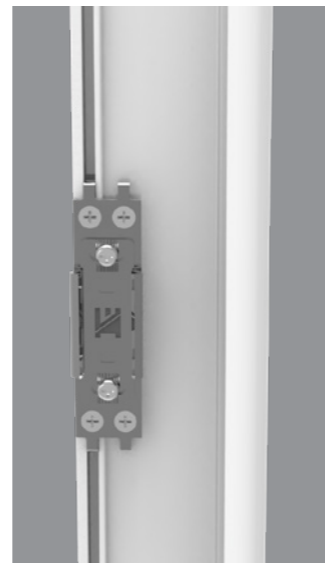

Packaging Type

Weight
21 KG

In The Package
250 PCS.