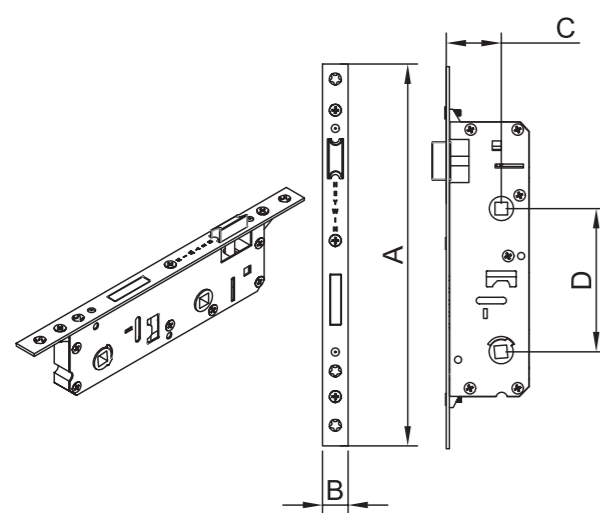

Packaging Type

Weight
11 KG

In The Package
40 PCS.

Packaging Type

Weight
12 KG

In The Package
40 PCS.

Packaging Type

Weight
12 KG

In The Package
40 PCS.