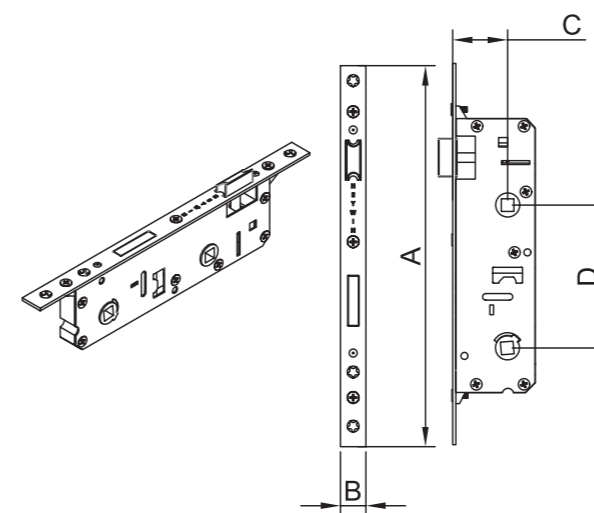

Packaging Type

Weight
11 KG

In The Package
40 PCS.

Packaging Type

Weight
12 KG

In The Package
40 PCS.

Packaging Type

Weight
12 KG

In The Package
40 PCS.