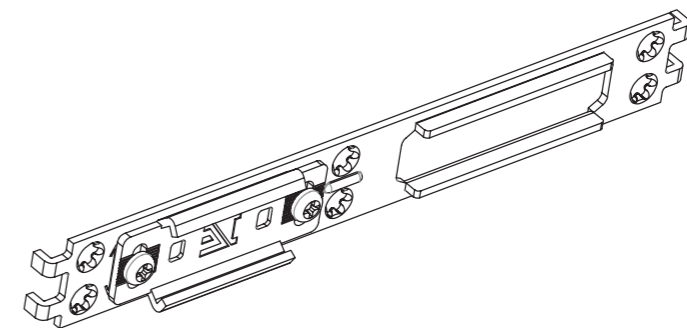

Commodity / Sheet Metal

Packaging Type

Weight
21 KG

In The Package
250 PCS.

H.KKS.190
Adjustable Lock Striker Metal - Long

H.KKS.190			
A	B	C	D
190 mm	24 mm	38 mm	9 mm

Commodity / Sheet Metal

Packaging Type