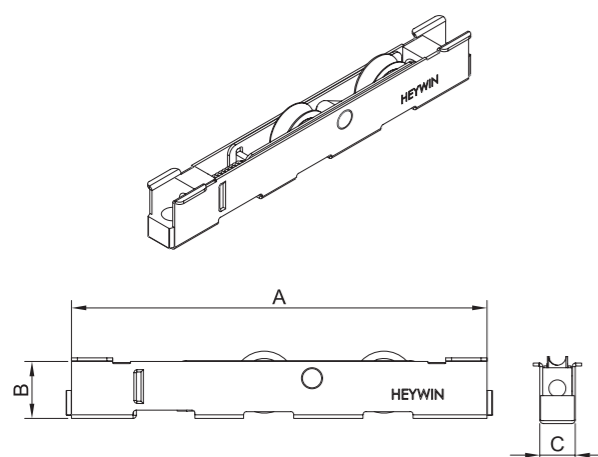

Packaging Type

Weight
21 KG

In The Package
200 PCS.

Packaging Type

Weight
21 KG

In The Package
200 PCS.

Packaging Type

Weight
21 KG

In The Package
200 PCS.

Packaging Type

Weight
21 KG

In The Package
200 PCS.