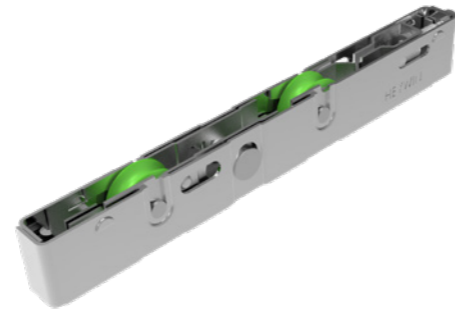

H.STA.25
Sliding Wheel ALM Double Polyamide

H.STA.25			
A	B	C	
130 mm	21 mm	22 mm	ø 22

Commodity / Sheet Aluminum - Polyamide Wheel

H.STY.25
Sliding Wheel Green Double Polyamide

H.STY.25			
A	B	C	
160 mm	20,5 mm	13,40 mm	ø 23

Commodity / Sheet Metal - Polyamide Wheel

H.STZ.25
Sliding Wheel Zinc Double Polyamide

H.STZ.25			
A	B	C	
148 mm	28 mm	15 mm	ø 26

Commodity / Zinc - Polyamide Wheel

H.STZ.23
Sliding Wheel Zinc Double Brass

H.STZ.25 T			
A	B	C	
148 mm	28 mm	15 mm	ø 26

Commodity / Zinc - Brass Wheel