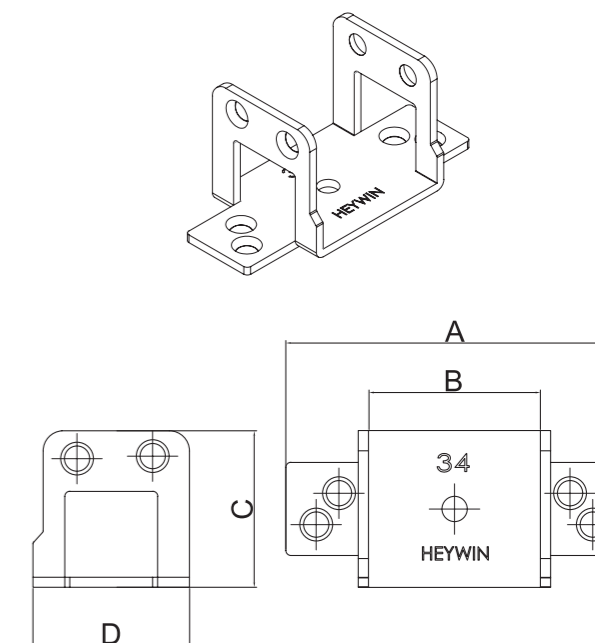

Packaging Type

Weight
20 KG

In The Package
500 PCS.