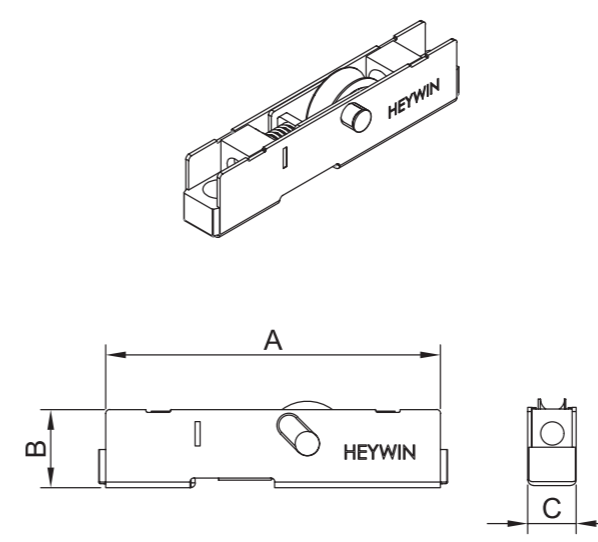

H.STS.10
Sliding Wheel Single Metal

H.STS.10			
A	B	C	
83 mm	19,5 mm	12,20 mm	ø 21

Commodity / Sheet Metal - Metal Wheel

H.STS.15
Sliding Wheel Single Polyamide

H.STS.15			
A	B	C	
83 mm	19,5 mm	12,20 mm	ø 21

Commodity / Sheet Metal - Polyamide Wheel

H.STS.10 T
Sliding Wheel Single Metal

H.STS.10 T			
A	B	C	
83 mm	19,5 mm	12,20 mm	ø 21

Commodity / Sheet Metal - Metal Wheel

H.STS.15 T
Sliding Wheel Single Polyamide

H.STS.15 T			
A	B	C	
83 mm	19,5 mm	12,20 mm	ø 21

Commodity / Sheet Metal - Polyamide Wheel

Packaging Type

Weight
14 KG

In The Package
240 PCS.

Packaging Type

Weight
14 KG

In The Package
240 PCS.

Packaging Type

Weight
14 KG

In The Package
240 PCS.

Packaging Type

Weight
14 KG

In The Package
240 PCS.