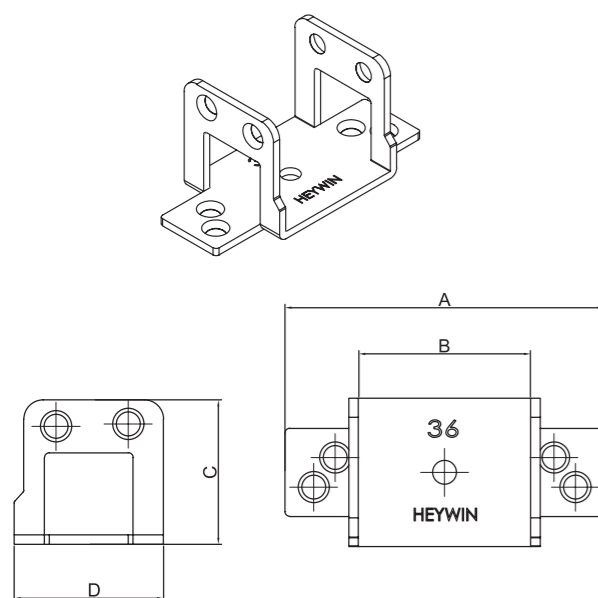

Packaging Type

Weight
20 KG

In The Package
500 PCS.

Packaging Type

Weight
20 KG

In The Package
500 PCS.

Packaging Type

Weight
18 KG

In The Package
400 PCS.

Color Types

White
9016

Packaging Type

Weight
18 KG

In The Package
400 PCS.

Color Types

White
9016