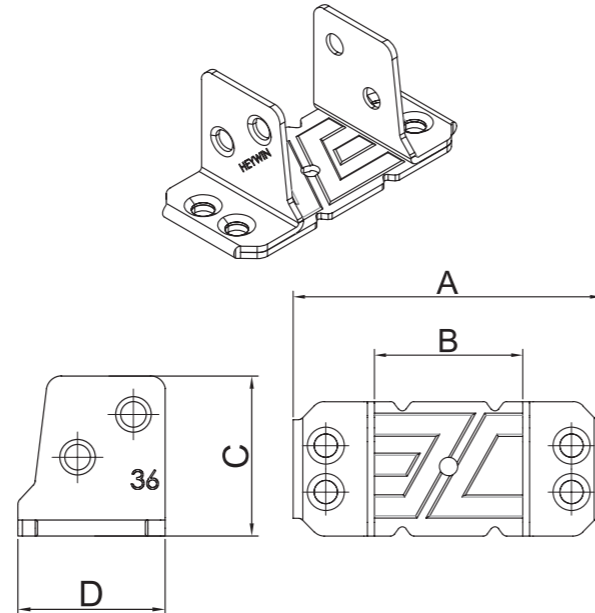

Packaging Type

Color Types

Weight
18 KG

In The Package
400 PCS.

White
9016

Packaging Type

Color Types

Weight
18 KG

In The Package
400 PCS.

White
9016

Packaging Type

Color Types

Weight
18 KG

In The Package
400 PCS.

White
9016