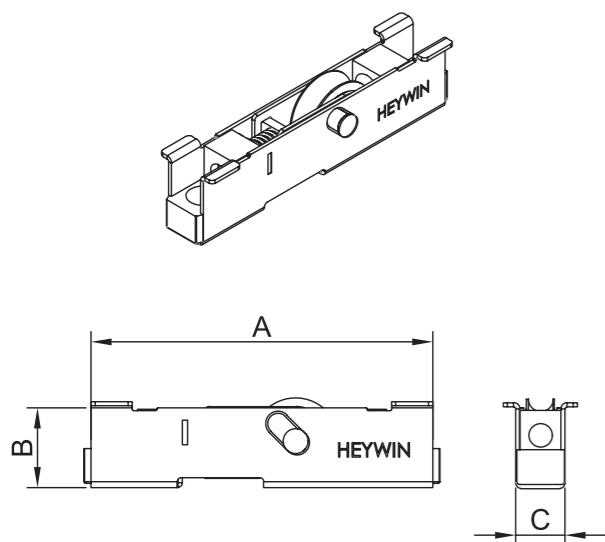

H.STS.10
Sliding Wheel Single Metal

H.STS.10			
A	B	C	
83 mm	19,5 mm	12,20 mm	ø 21

Commodity / Sheet Metal - Metal Wheel

H.STS.15
Sliding Wheel Single Polyamide

H.STS.15			
A	B	C	
83 mm	19,5 mm	12,20 mm	ø 21

Commodity / Sheet Metal - Polyamide Wheel

H.STS.10 T
Sliding Wheel Single Metal

H.STS.10 T			
A	B	C	
83 mm	19,5 mm	12,20 mm	ø 21

Commodity / Sheet Metal - Metal Wheel

H.STS.15 T
Sliding Wheel Single Polyamide

H.STS.15 T			
A	B	C	
83 mm	19,5 mm	12,20 mm	ø 21

Commodity / Sheet Metal - Polyamide Wheel

Packaging Type

Weight
14 KG

In The Package
240 PCS.

Packaging Type

Weight
14 KG

In The Package
240 PCS.

Packaging Type

Weight
14 KG

In The Package
240 PCS.

Packaging Type

Weight
14 KG

In The Package
240 PCS.