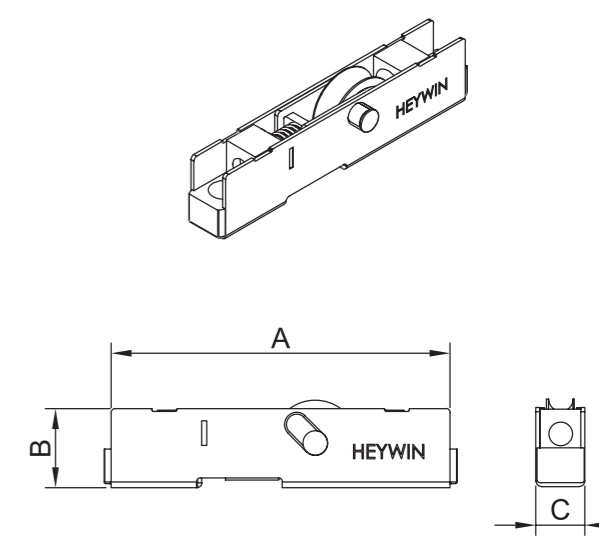

H.STS.10
Sliding Wheel Single Metal

H.STS.10			
A	B	C	
83 mm	19,5 mm	12,20 mm	ø 21

Commodity / Sheet Metal - Metal Wheel

H.STS.15
Sliding Wheel Single Polyamide

H.STS.15			
A	B	C	
83 mm	19,5 mm	12,20 mm	ø 21

Commodity / Sheet Metal - Polyamide Wheel

H.STS.10 T
Sliding Wheel Single Metal

H.STS.10 T			
A	B	C	
83 mm	19,5 mm	12,20 mm	ø 21

Commodity / Sheet Metal - Metal Wheel

H.STS.15 T
Sliding Wheel Single Polyamide

H.STS.15 T			
A	B	C	
83 mm	19,5 mm	12,20 mm	ø 21

Commodity / Sheet Metal - Polyamide Wheel

Packaging Type

Weight
14 KG

In The Package
240 PCS.

Packaging Type

Weight
14 KG

In The Package
240 PCS.

Packaging Type

Weight
14 KG

In The Package
240 PCS.

Packaging Type

Weight
14 KG

In The Package
240 PCS.