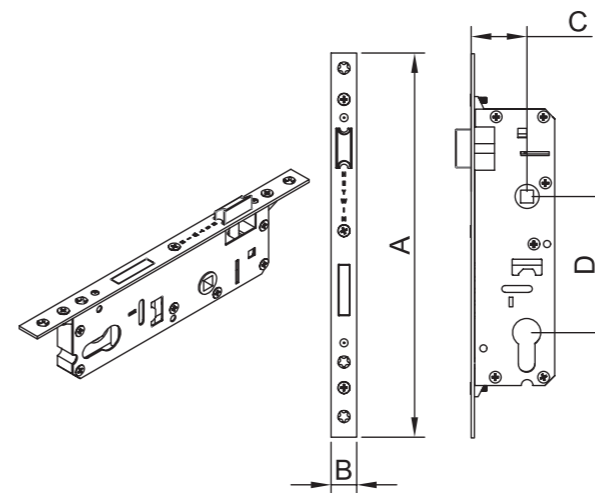

Packaging Type

Weight
10 KG

In The Package
40 PCS.

Packaging Type

Weight
10 KG

In The Package
40 PCS.

Packaging Type

Weight
10 KG

In The Package
40 PCS.