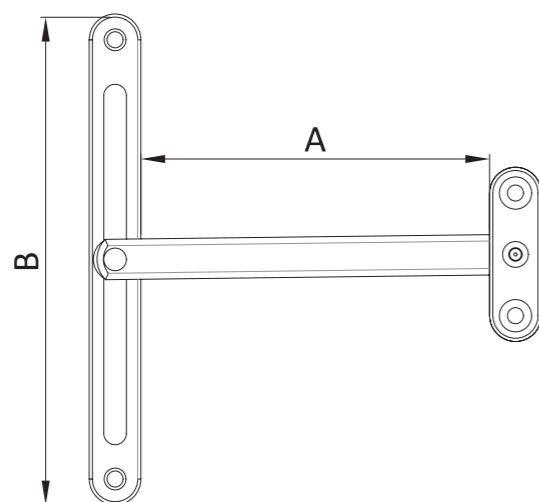

Packaging Type

Weight
15 KG

In The Package
300 PCS.

Color Types

White
9016

Oak
8003

Brown
8019

Black
9005