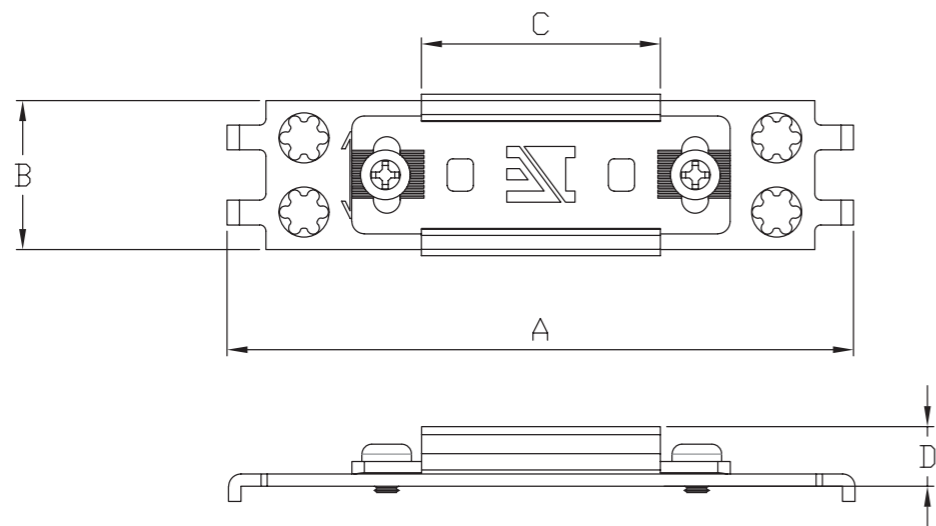

Packaging Type

Weight
21 KG

In The Package
250 PCS.