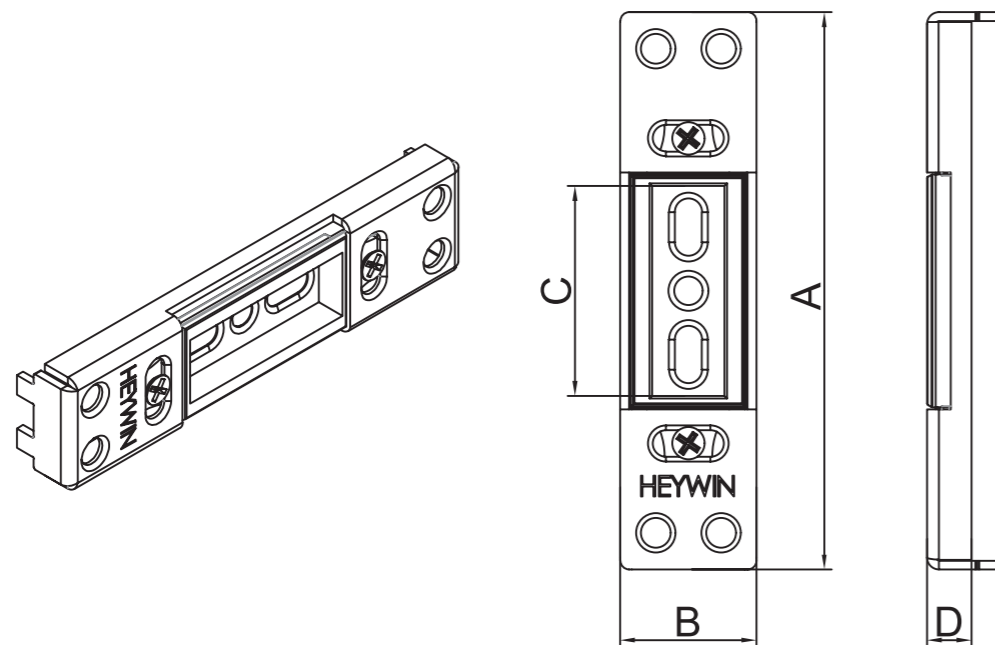

H.KKZ.090
Adjustable Lock Striker - Short

H.KKZ.090			
A	B	C	D
90 mm	23 mm	35 mm	6,5 mm

Commodity / Sheet Metal

Packaging Type

Weight
11 KG

In The Package
300 PCS.