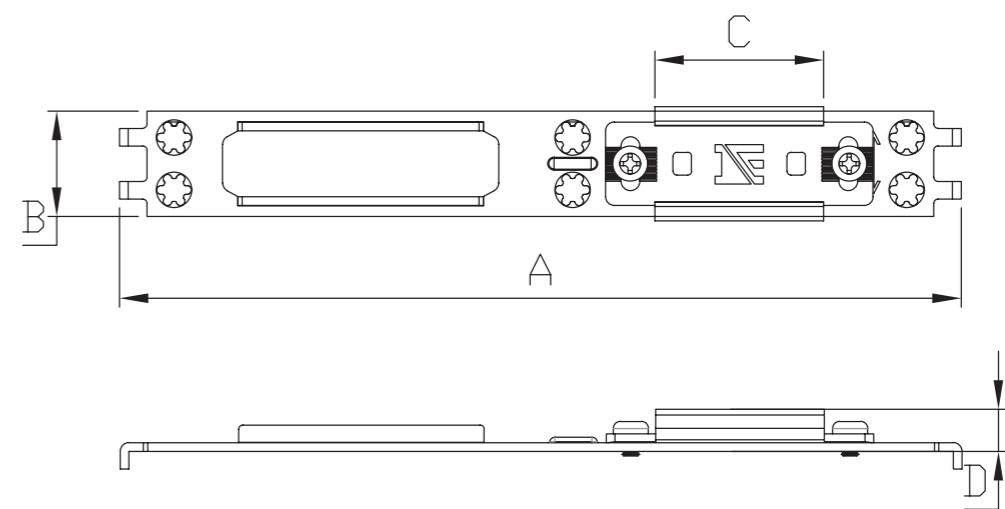

Packaging Type

Weight
18 KG

In The Package
300 PCS.