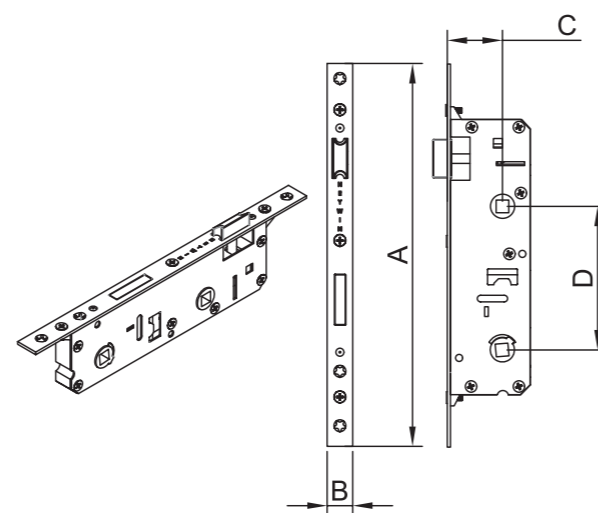

Packaging Type

Weight
11 KG

In The Package
40 PCS.

Packaging Type

Weight
12 KG

In The Package
40 PCS.

Packaging Type

Weight
12 KG

In The Package
40 PCS.