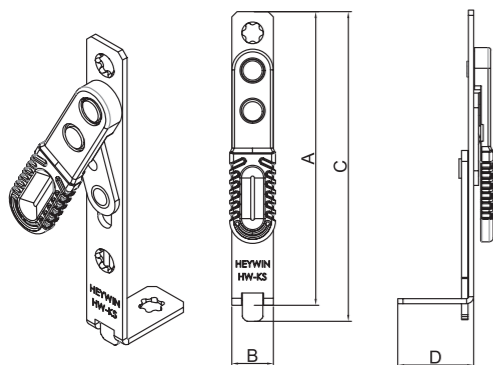

Packaging Type

Weight
7 KG

In The Package
100 PCS.

Packaging Type

Weight
2 KG

In The Package
200 PCS.

Packaging Type

Weight
10 KG

In The Package
100 PCS.