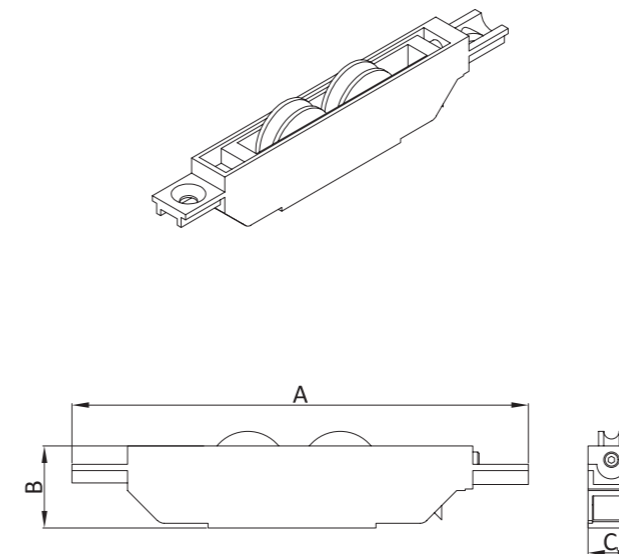

Packaging Type

Weight
16 KG

In The Package
200 PCS.

Packaging Type

Weight
16 KG

In The Package
200 PCS.

Packaging Type

Weight
17 KG

In The Package
100 PCS.

Packaging Type

Weight
23 KG

In The Package
100 PCS.