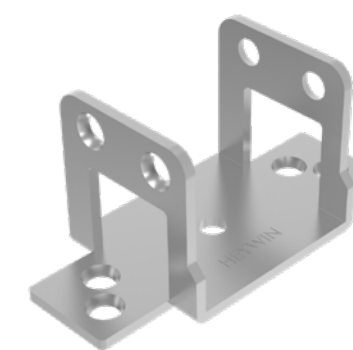

Weight
20 KG

In The Package
500 PCS.

H.BTS.32E
Sheet Metal Mullion Ties Eco

H.BTS.32E			
A	B	C	D
67 mm	32 mm	32 mm	30,5 mm

Commodity / 2 mm Galvanized Sheet Metal

Packaging Type

Weight
20 KG

In The Package
500 PCS.