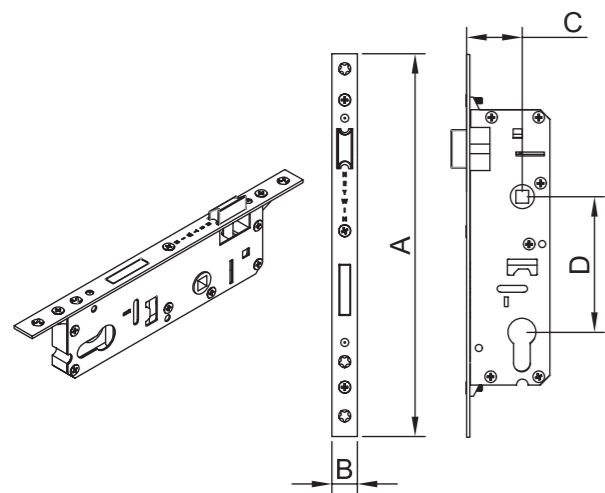

Packaging Type

Weight
10 KG

In The Package
40 PCS.

Packaging Type

Weight
10 KG

In The Package
40 PCS.

Packaging Type

Weight
10 KG

In The Package
40 PCS.