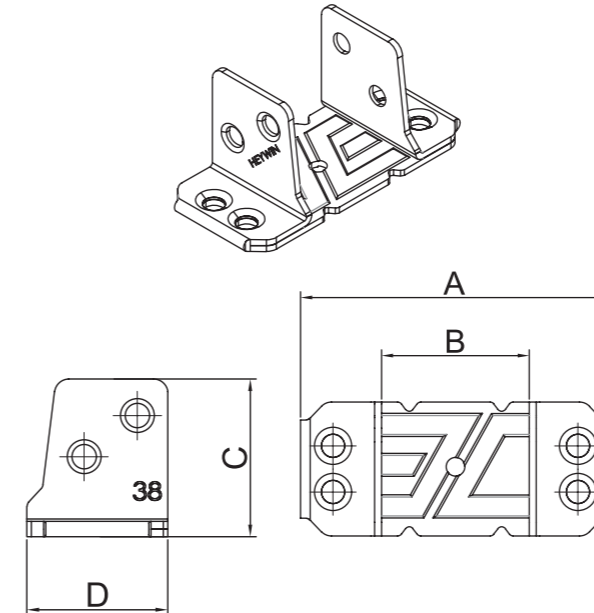

Packaging Type

Color Types

Weight
18 KG

In The Package
400 PCS.

White
9016

Packaging Type

Color Types

Weight
18 KG

In The Package
400 PCS.

White
9016

Packaging Type

Color Types

Weight
18 KG

In The Package
400 PCS.

White
9016