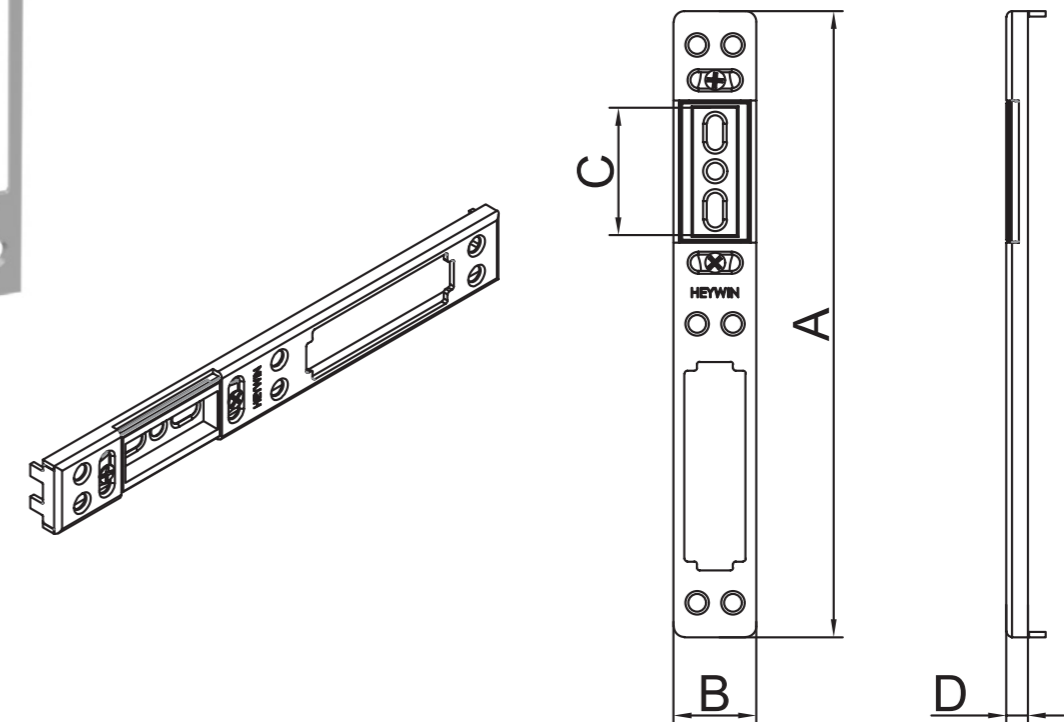

Packaging Type

Weight
13 KG

In The Package
250 PCS.