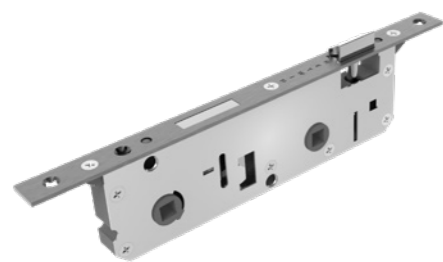

H.KKP.25.110
WC Door Lock 25X90

H.KKP.25.110			
A	B	C	D
240 mm	16 mm	25 mm	90 mm

Commodity / Zinc - Plastic Body

H.KKP.28.110
WC Door Lock 28X90

H.KKP.28.110			
A	B	C	D
240 mm	16 mm	28 mm	90 mm

Commodity / Zinc - Plastic Body

H.KKP.35.110
WC Door Lock 35X90

H.KKP.35.110			
A	B	C	D
240 mm	16 mm	35 mm	90 mm

Commodity / Zinc - Plastic Body