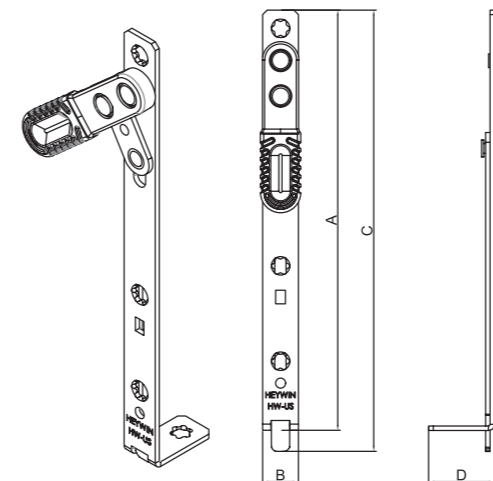

Packaging Type

Weight
7 KG

In The Package
100 PCS.

Packaging Type

Weight
2 KG

In The Package
200 PCS.

Packaging Type

Weight
10 KG

In The Package
100 PCS.