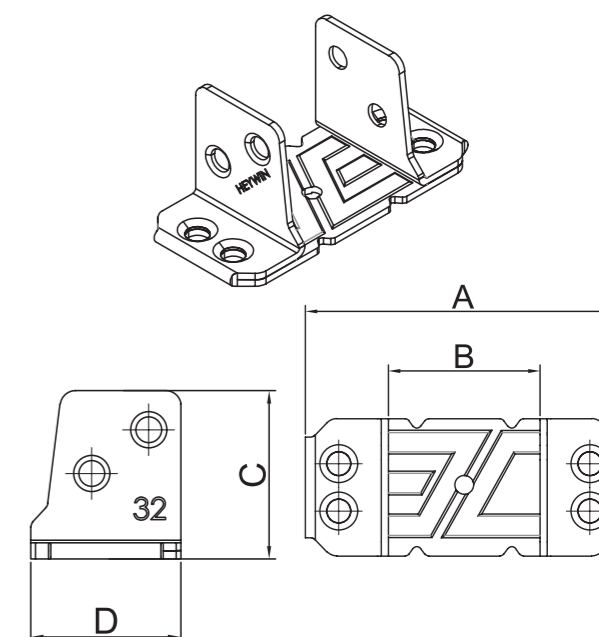

Packaging Type

Weight
20 KG

In The Package
500 PCS.

Packaging Type

Weight
20 KG

In The Package
500 PCS.

Packaging Type

Weight
18 KG

In The Package
400 PCS.

Color Types

White
9016

Packaging Type

Weight
18 KG

In The Package
400 PCS.

Color Types

White
9016