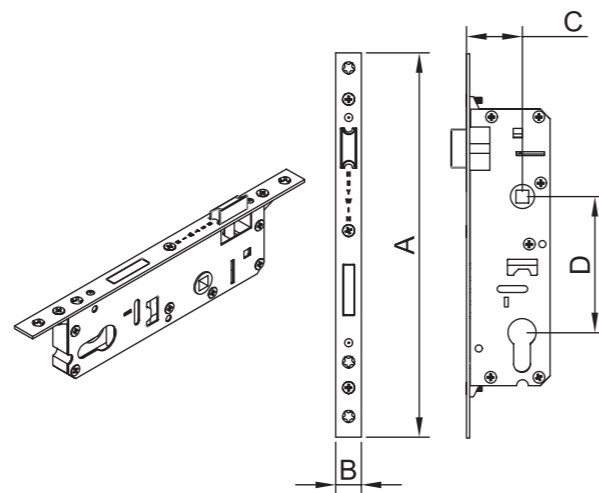

Packaging Type

Weight
10 KG

In The Package
40 PCS.

Packaging Type

Weight
10 KG

In The Package
40 PCS.

Packaging Type

Weight
10 KG

In The Package
40 PCS.