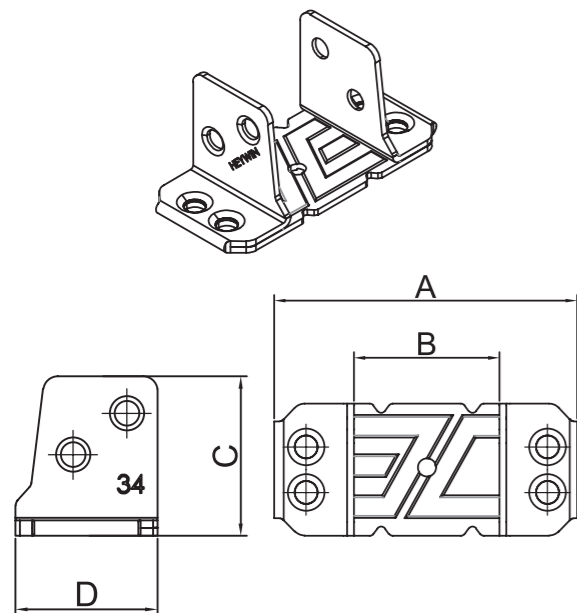

Packaging Type

Color Types

Weight
18 KG

In The Package
400 PCS.

White
9016

Packaging Type

Color Types

Weight
18 KG

In The Package
400 PCS.

White
9016

Packaging Type

Color Types

Weight
18 KG

In The Package
400 PCS.

White
9016