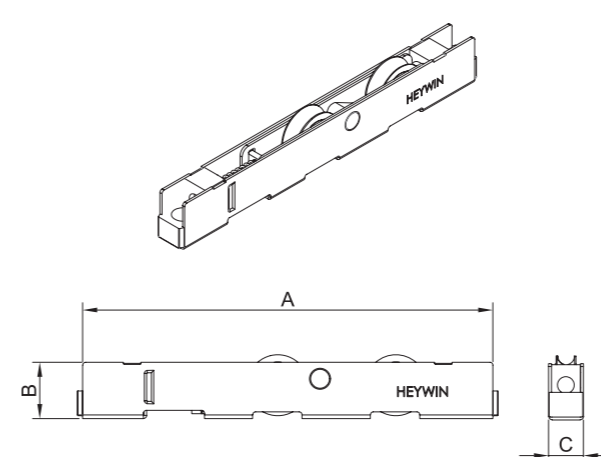

Packaging Type

Weight
21 KG

In The Package
200 PCS.

Packaging Type

Weight
21 KG

In The Package
200 PCS.

Packaging Type

Weight
21 KG

In The Package
200 PCS.

Packaging Type

Weight
21 KG

In The Package
200 PCS.